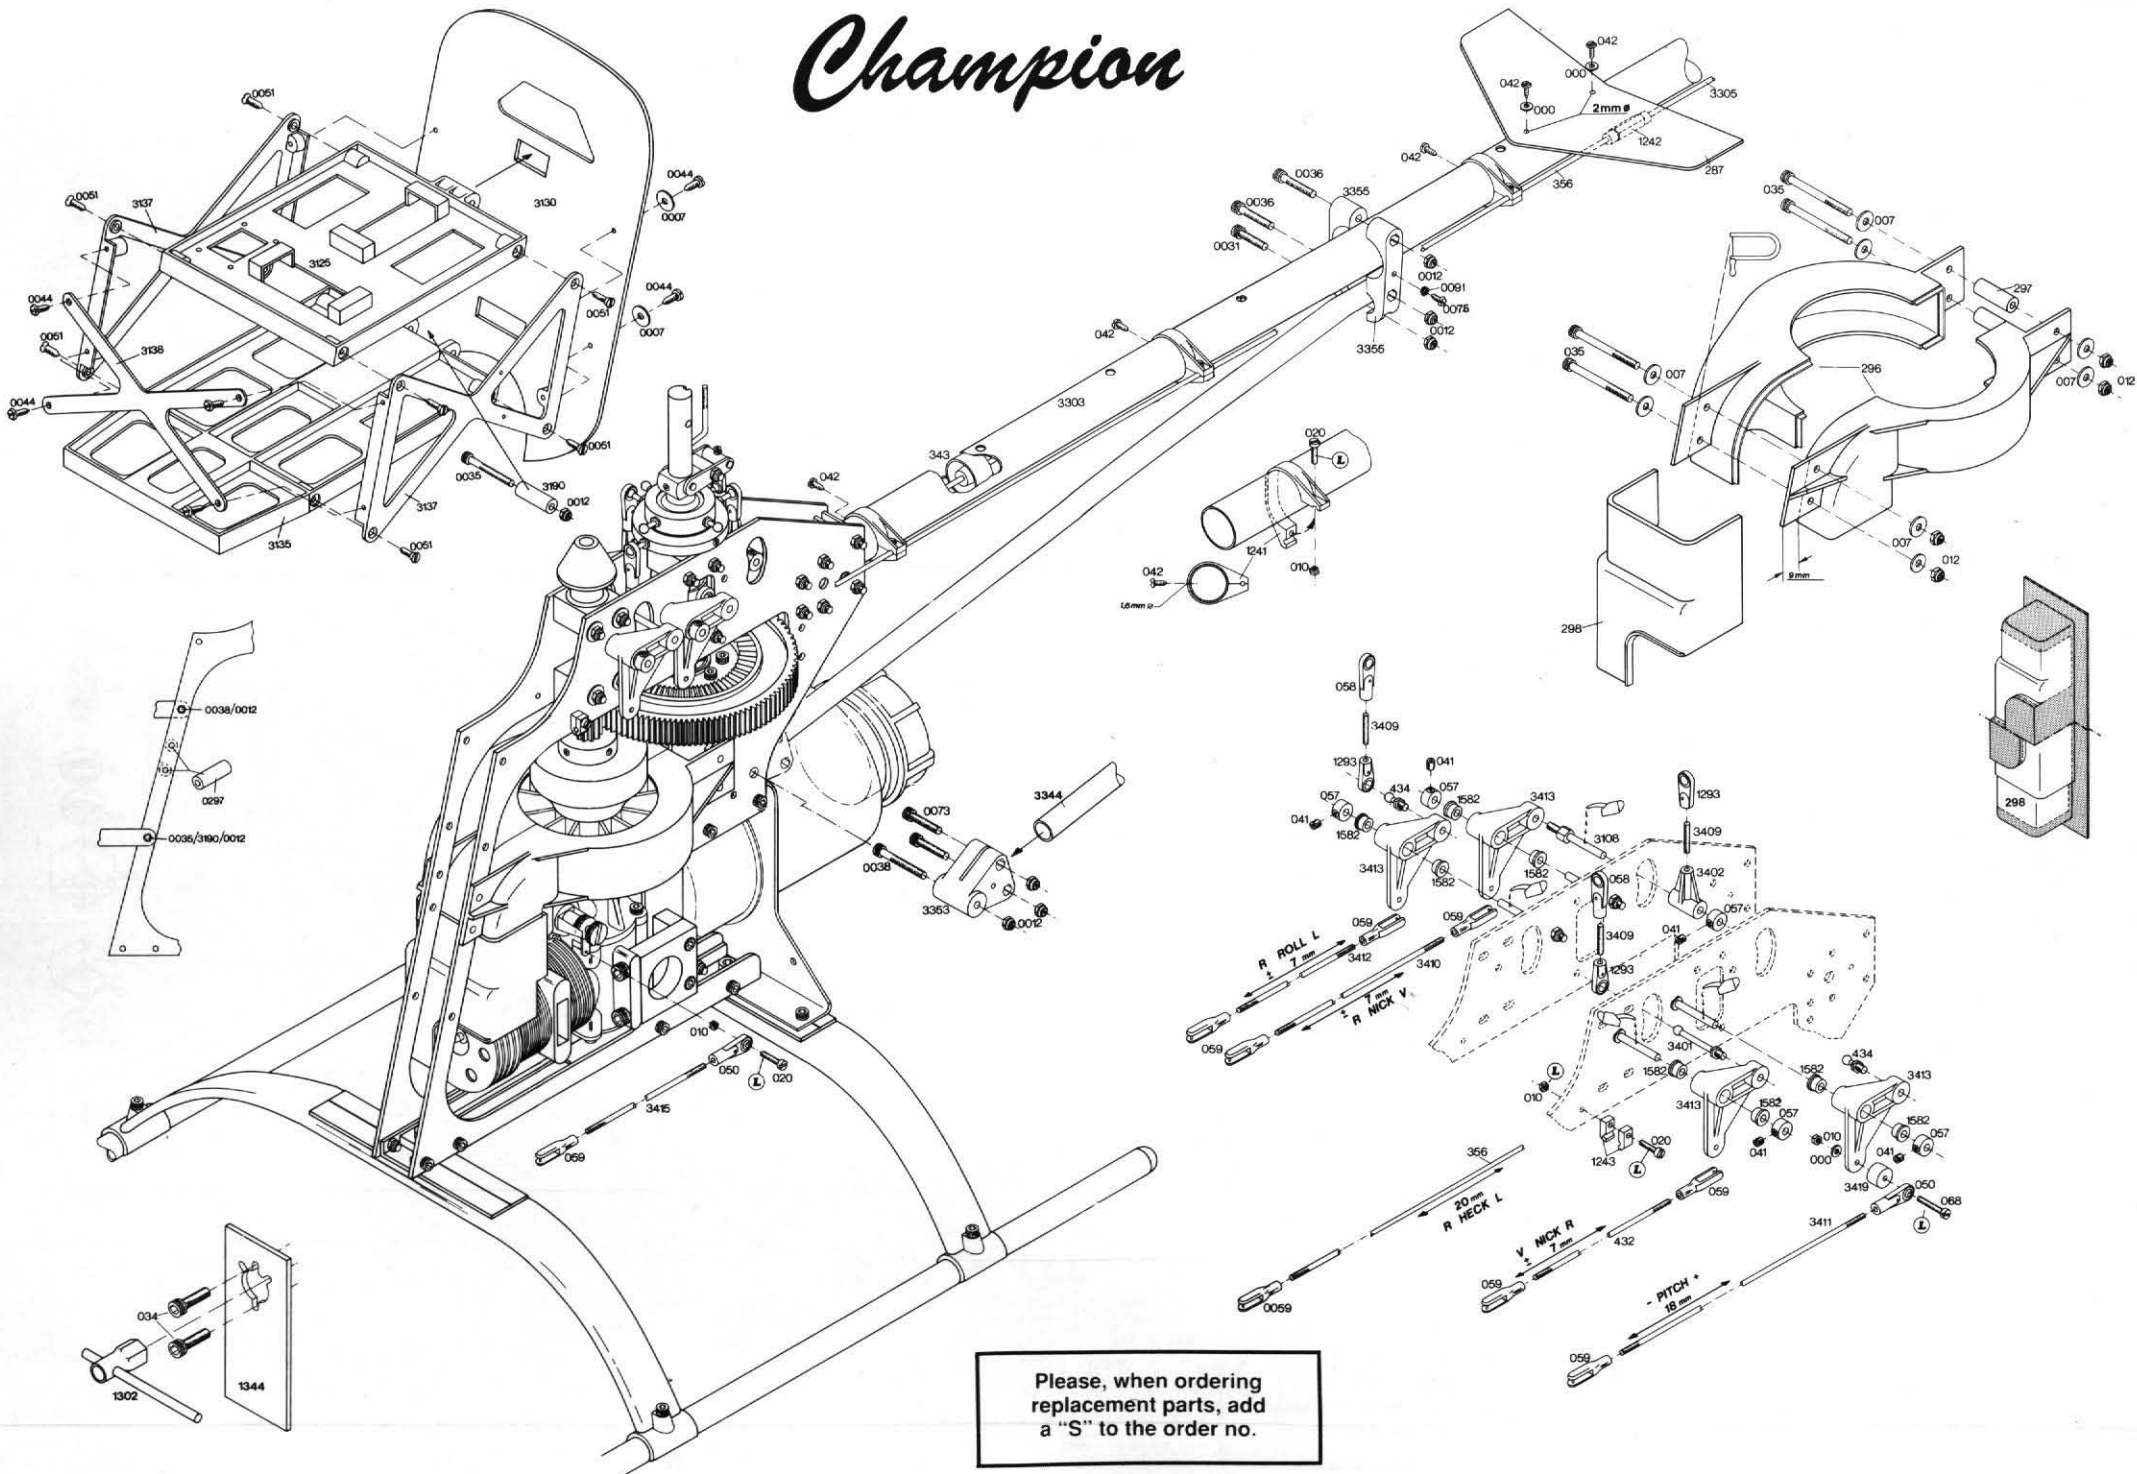

Champion

Please, when ordering replacement parts, add a "S" to the order no.

1269 100 Zähne

Champion

Please, when ordering replacement parts, add a "S" to the order no.

Champion

ROTORBLATT WAAGE
ROTOR BLADE SCALE/BALANCER No.S1367

Replacement parts (without drawing) Champion:

Building plan with instruction	No. S3800
Canopy	No. S3806
Decal sheet	No. S3803

Please, when ordering replacement parts, add a "S" to the order no.