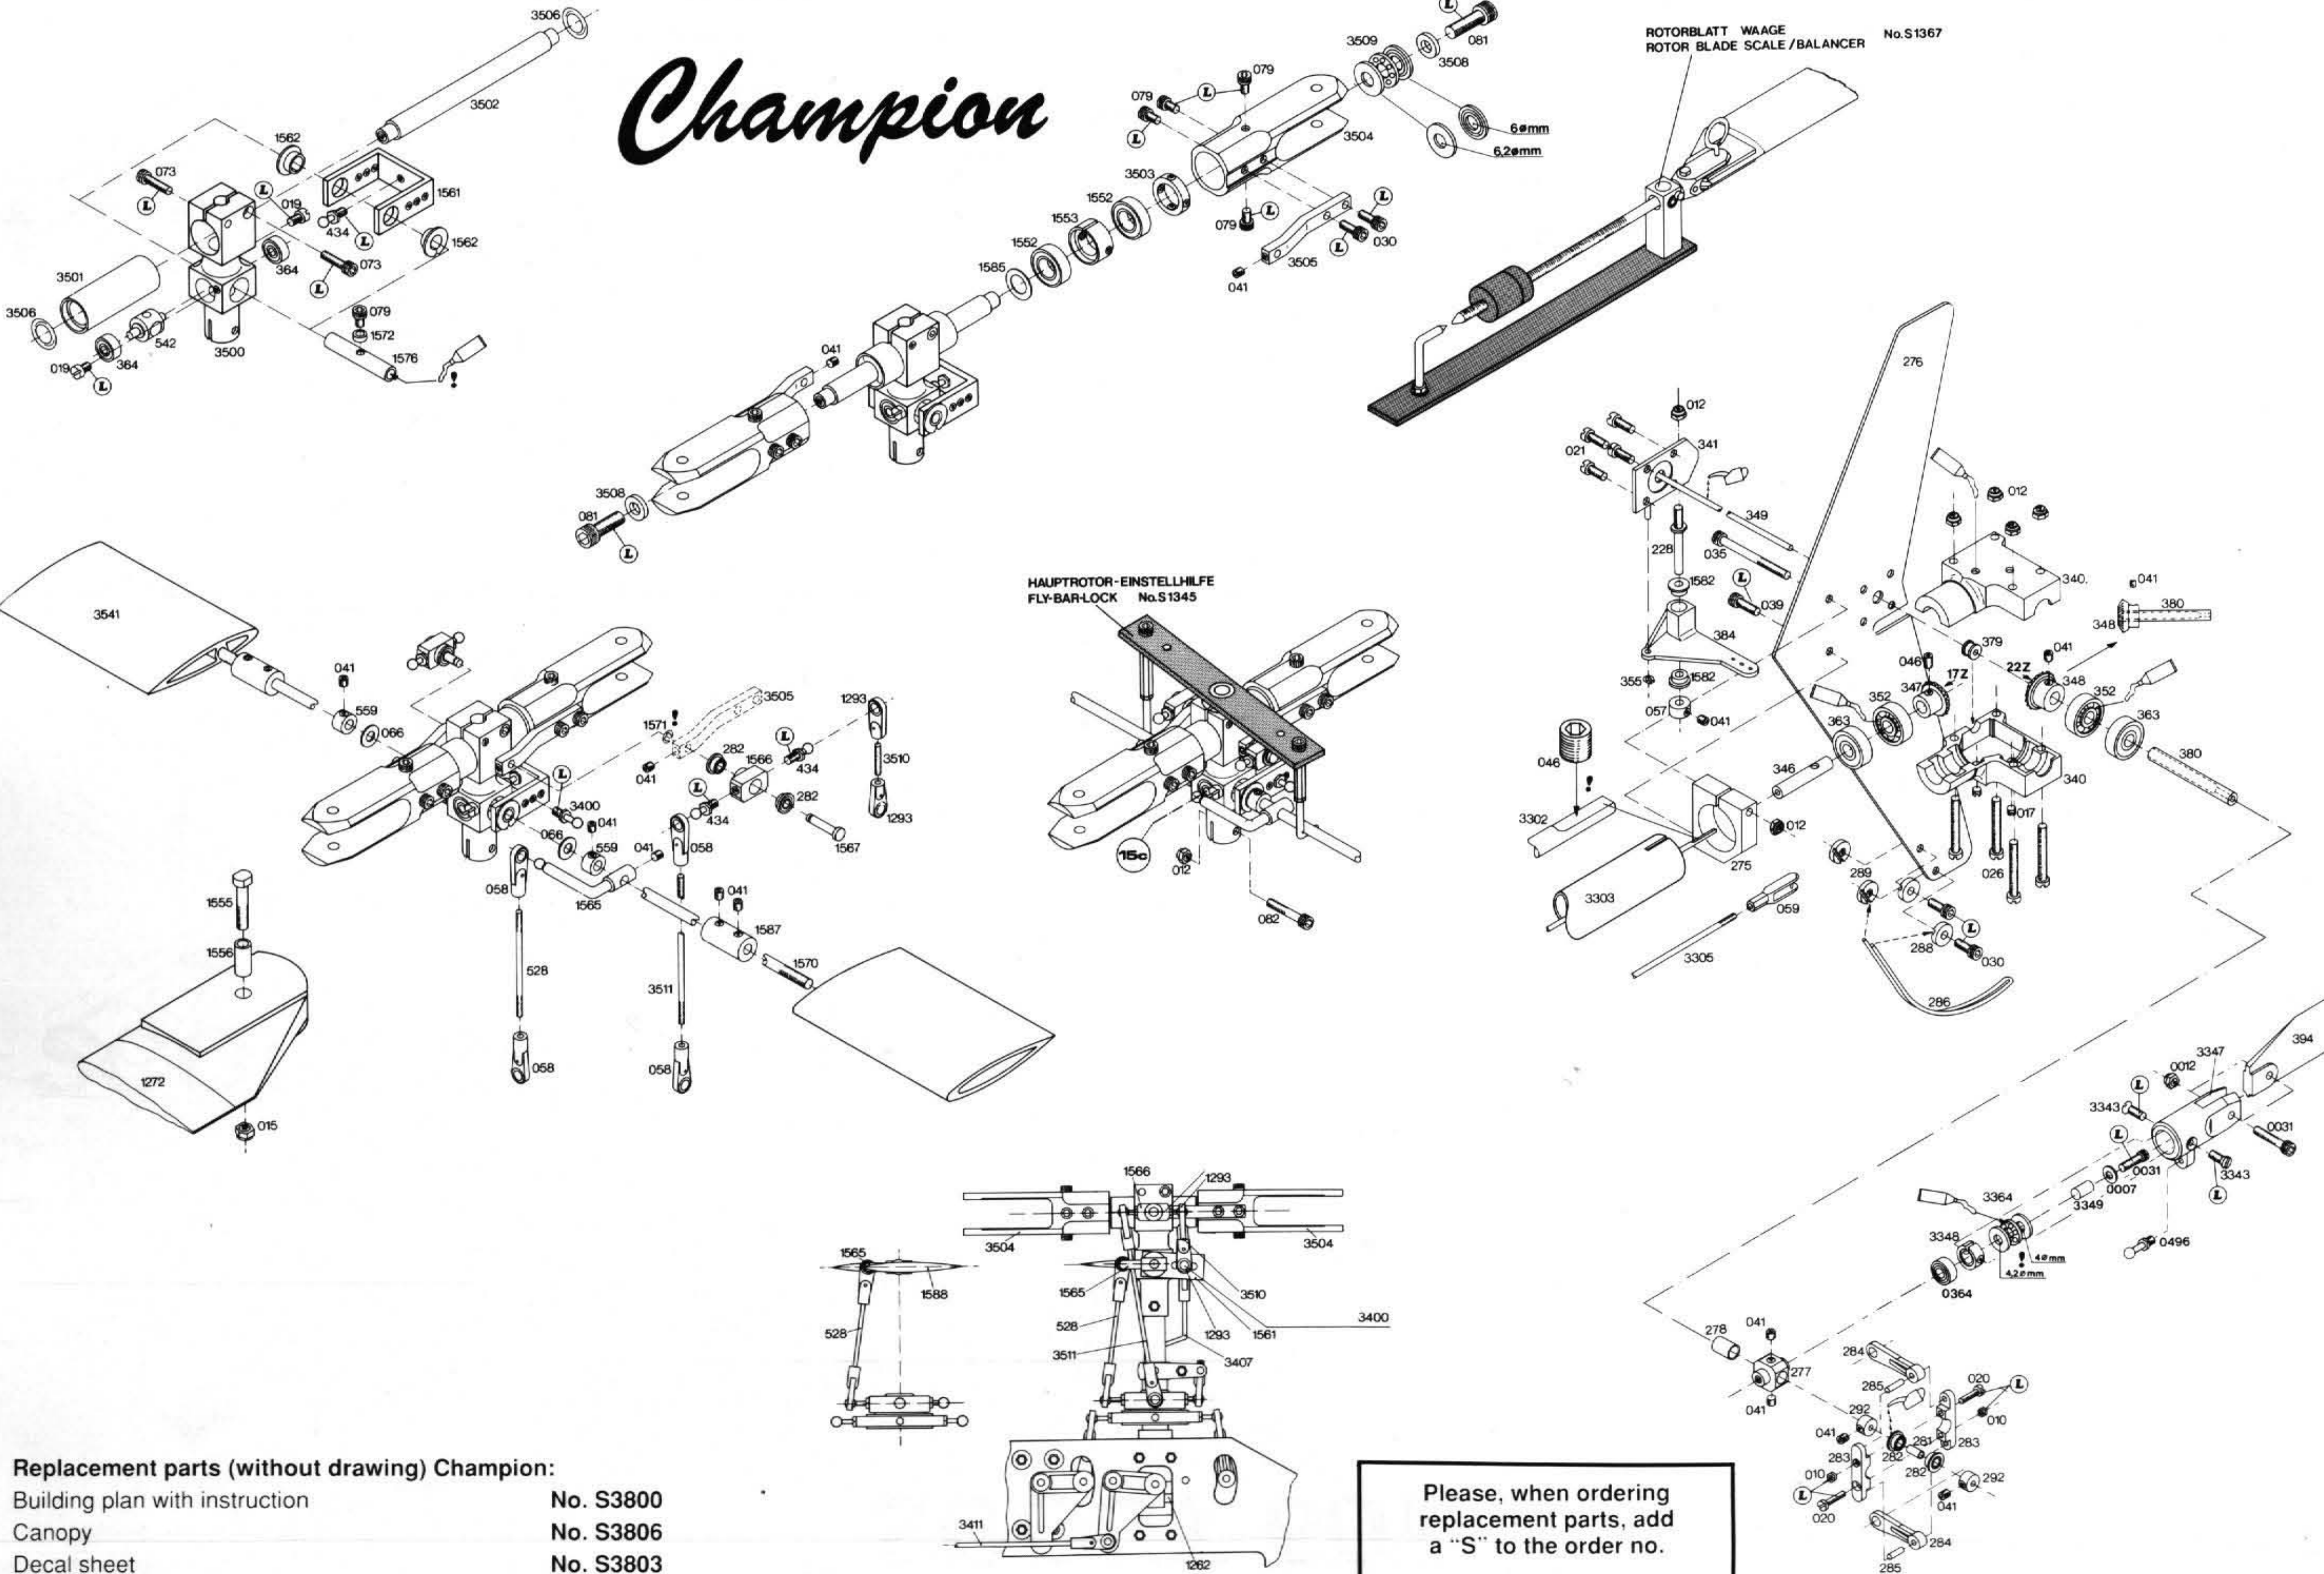

Champion

Please, when ordering replacement parts, add a "S" to the order no.

1269 100 Zähne

Champion

Please, when ordering replacement parts, add a "S" to the order no.

Champion

ROTORBLATT WAAGE
ROTOR BLADE SCALE/BALANCER No.S1367

Replacement parts (without drawing) Champion:

Building plan with instruction	No. S3800
Canopy	No. S3806
Decal sheet	No. S3803

Please, when ordering replacement parts, add a "S" to the order no.